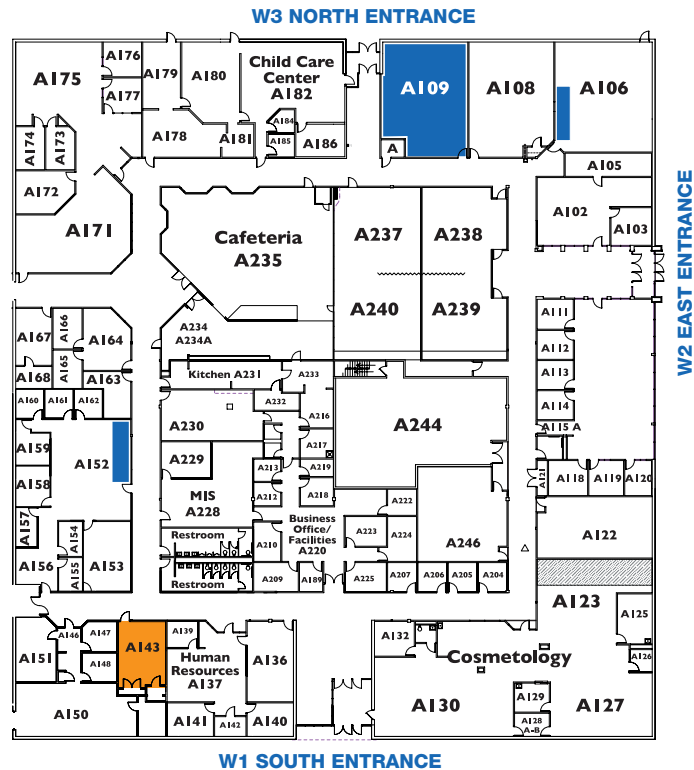

AUSTIN CAMPUS – WEST BUILDING

COMPUTER LABS

Lab	Times	Seats	Notes
A106	M-Fri: 7 AM - 5 PM	3	Available when classes are not in session
A109	M-Th: 8 AM - 10 PM Friday: 8 AM - 5 PM	36	Available when classes are not in session
A152	M-Fri: 7 AM - 5 PM	5	Nursing suite kiosks
C103	M-Th: 8 AM - 10 PM Fri: 8 AM - 5 PM	4	Criminal Justice area