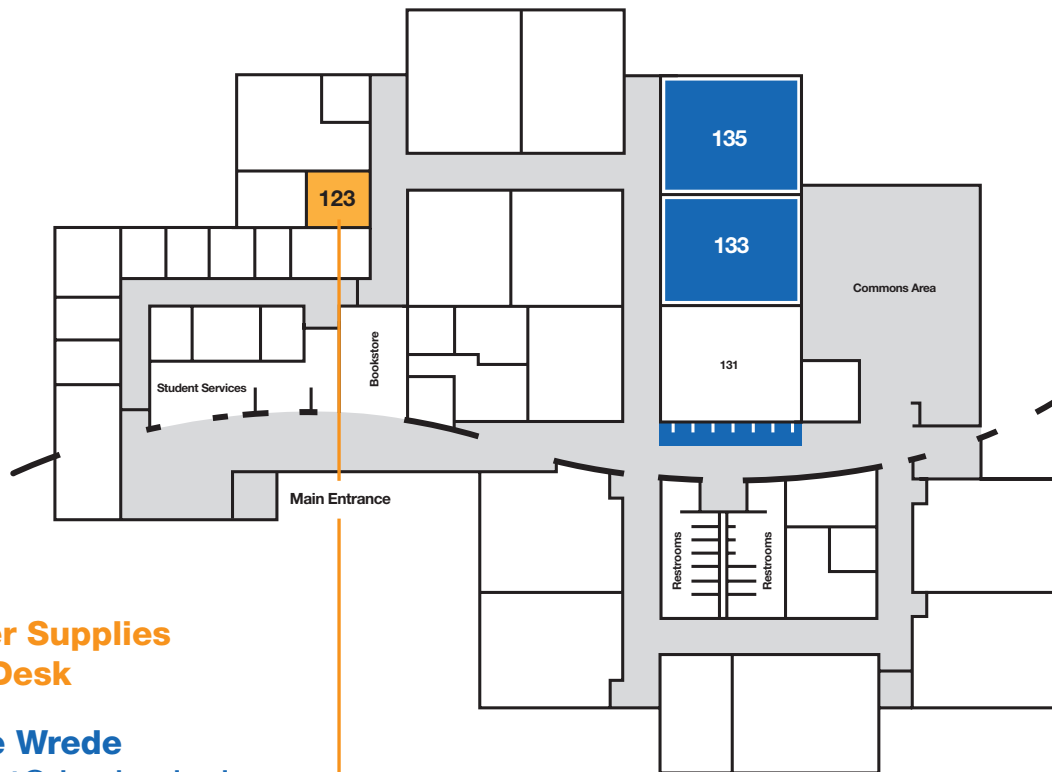

OWATONNA CAMPUS

COMPUTER LABS

Lab	Times	Seats	Notes
133	Mon. – Thurs. 7 AM to 10 PM Fri. – 7 AM to 4:30 PM	30	Available when classes are not in session
135	Mon. – Thurs. 7 AM to 10 PM Fri. – 7 AM to 4:30 PM	24	Available when computers are not used for tutoring/testing
Kiosks	Mon. – Thurs. 7 AM to 10 PM Fri. – 7 AM to 4:30 PM	5	Main hall