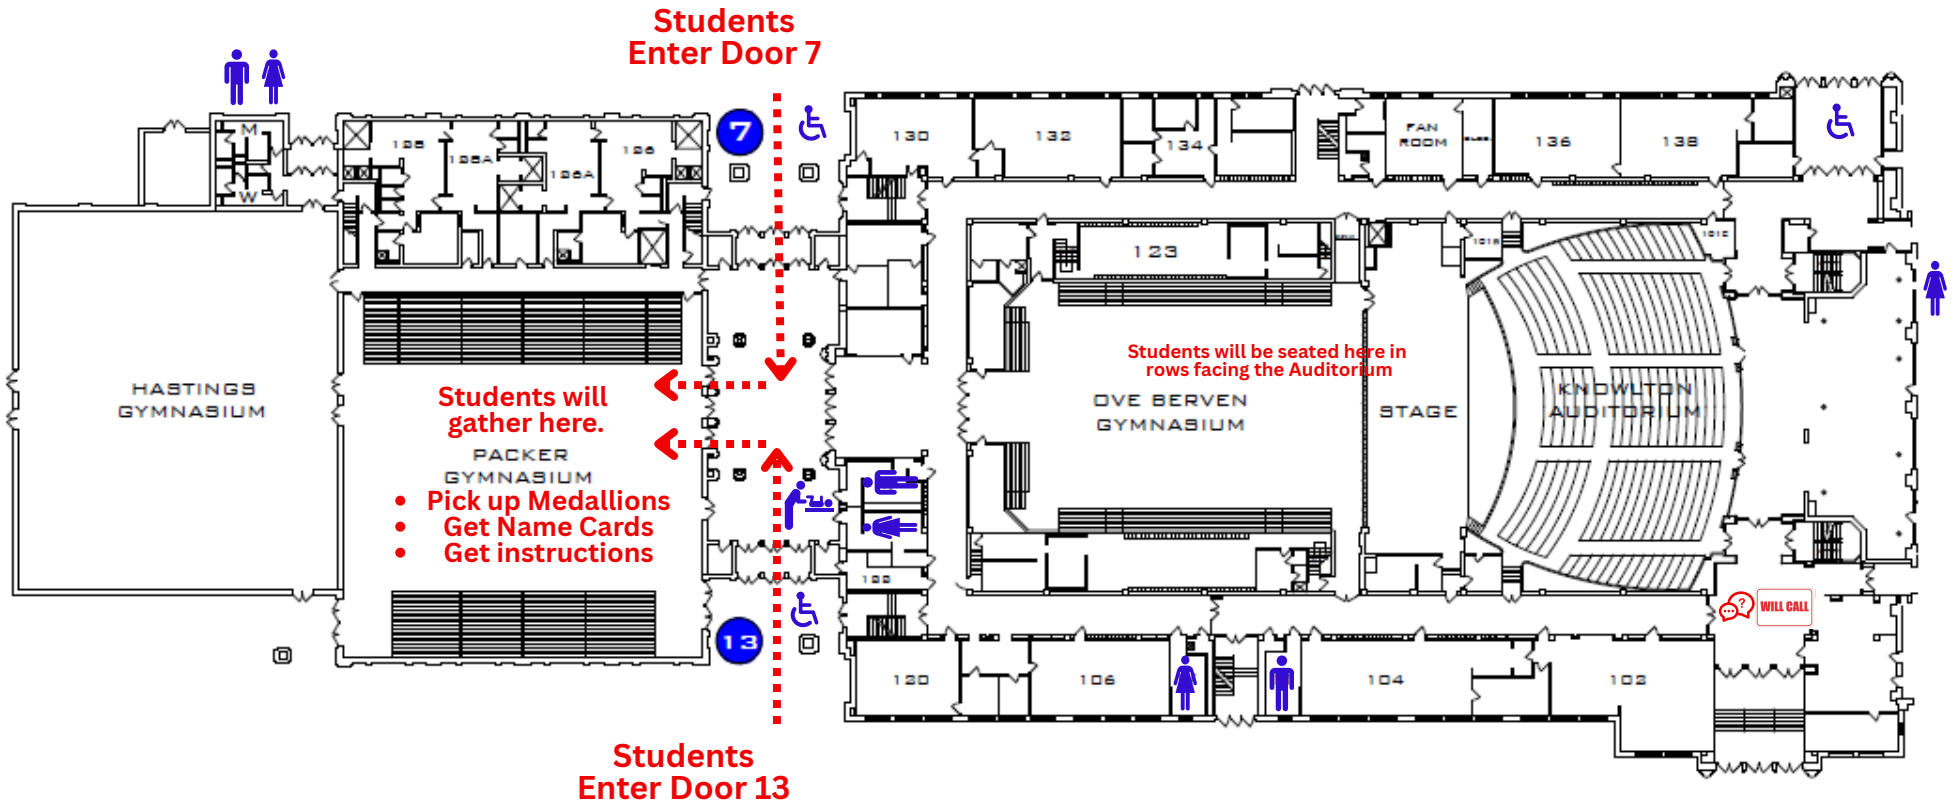

Riverland Community College Commencement Student Map

Map Key

- Handicap Entrance: 
- Guest Will Call/ Assistance: 
- Restrooms: 
- Baby Changing Station: 