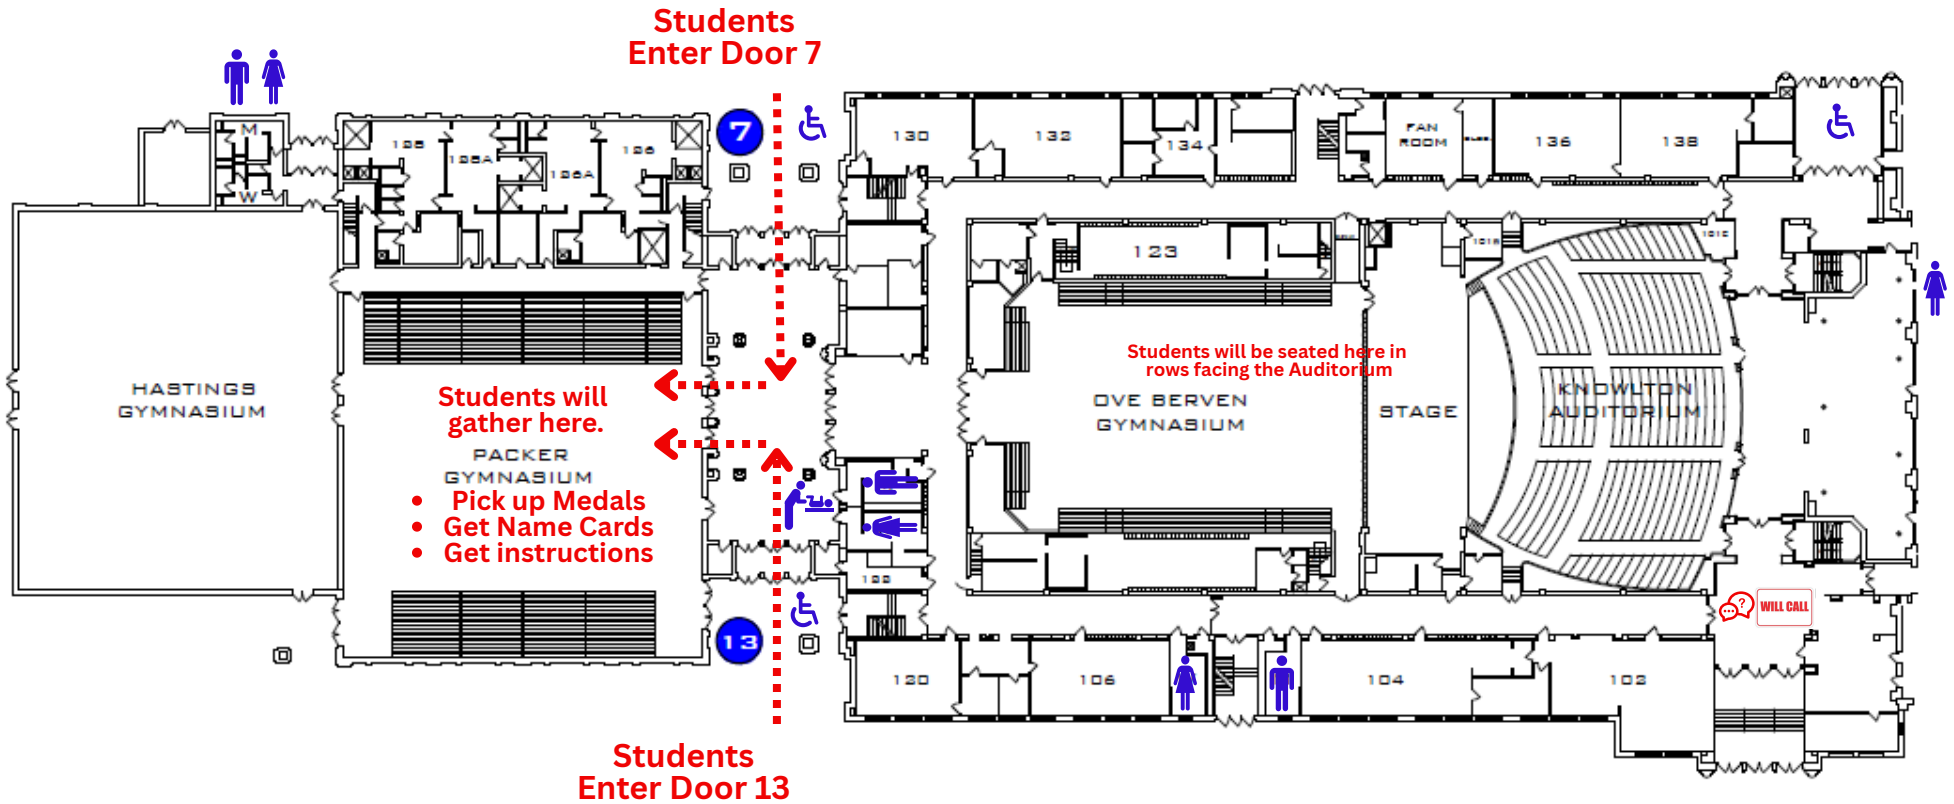

Riverland Community College 2025 Commencement Student Map

Map Key

- Handicap Entrance: 
- Guest Will Call/ Assistance:  WILL CALL
- Restrooms: 
- Baby Changing Station: 